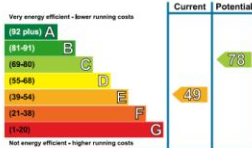

The graph shows the current energy efficiency of your home:

The higher the rating the lower your fuel bills are likely to be.

16 Havelock Road
Hastings
East Sussex
TN34 1BP

www.meridiansurveyors.co.uk
chris@meridianproperty.co.uk
01424 863303

Agents Note: Whilst every care has been taken to prepare these sales particulars, they are for guidance purposes only. All measurements are approximate and for general guidance purposes only and whilst every care has been taken to ensure their accuracy, they should not be relied upon and potential buyers are advised to recheck the measurements