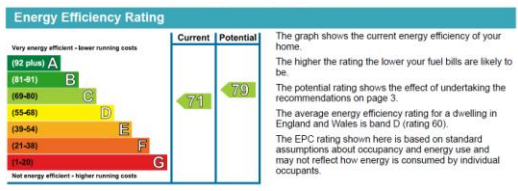

meridian
SURVEYORS

Tower Road, St. Leonards-

- Garden Flat
- One Bedroom Lower Ground Floor
- Self Contained
- Gas Central Heating
- Double Glazed

Rent: £825 pcm
EPC Rating 'C'

16 Havelock Road
 Hastings
 East Sussex
 TN34 1BP